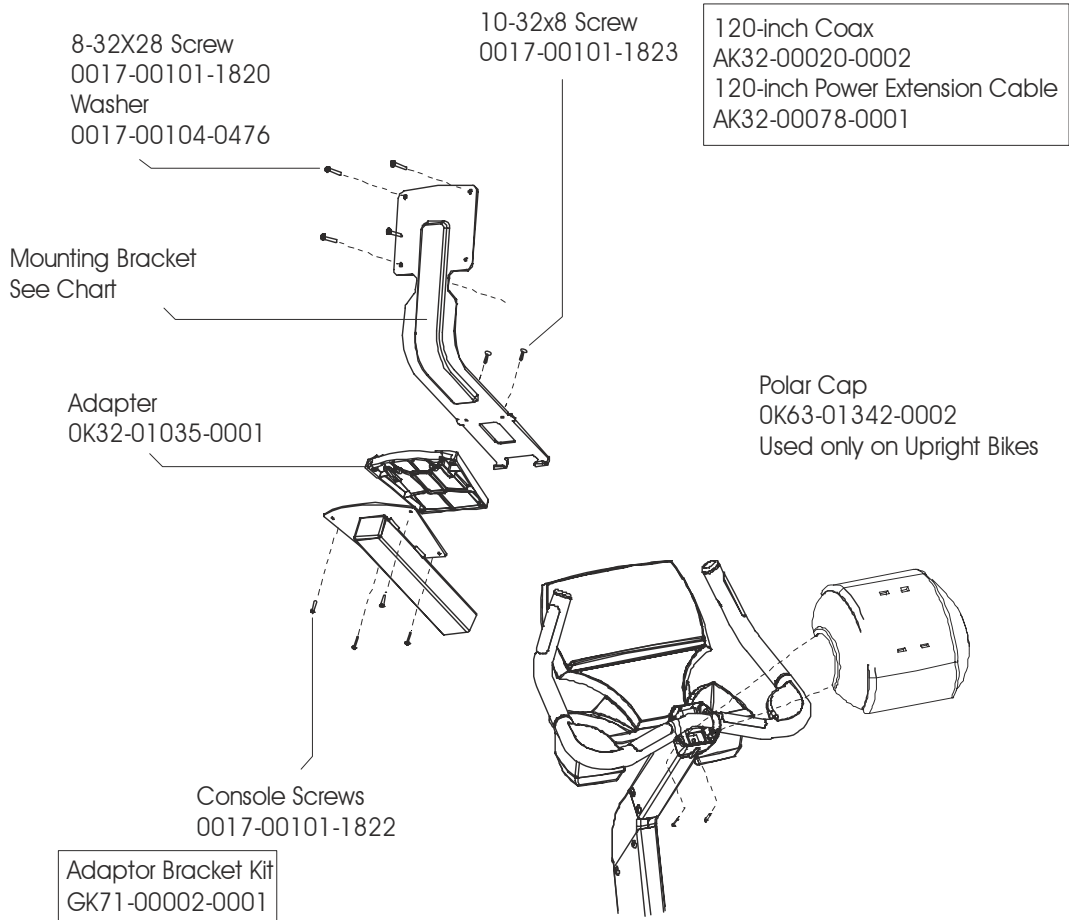

LCD TV -04 ENTERTAINMENT SYSTEM
Mounting Brackets and Hardware

LCD-0201-04: LCP100000 and up
LCD-0202-04: LCQ100000 and up

Model	Mounting Bracket	Description
Upright bike	AK32-00033-0009	CONS-MTG BRKT ASSY: PURCH; LC-ARCTIC S/C-C
Recumbent Bike	AK32-00033-0010	CONS-MTG BRKT ASSY: PURCH; LCR-ARCTIC S/C-C
93S & 95S Stair Climber	AK32-00033-0010	CONS-MTG BRKT ASSY: PURCH; LCR-ARCTIC S/C-C
90S Stair Climber	AK32-00033-0013	CONS-MTG BRKT ASSY: PURCH; CT-ARCTIC S/C-C
91X Crosstrainer	AK32-00033-0013	CONS-MTG BRKT ASSY: PURCH; CT-ARCTIC S/C-C